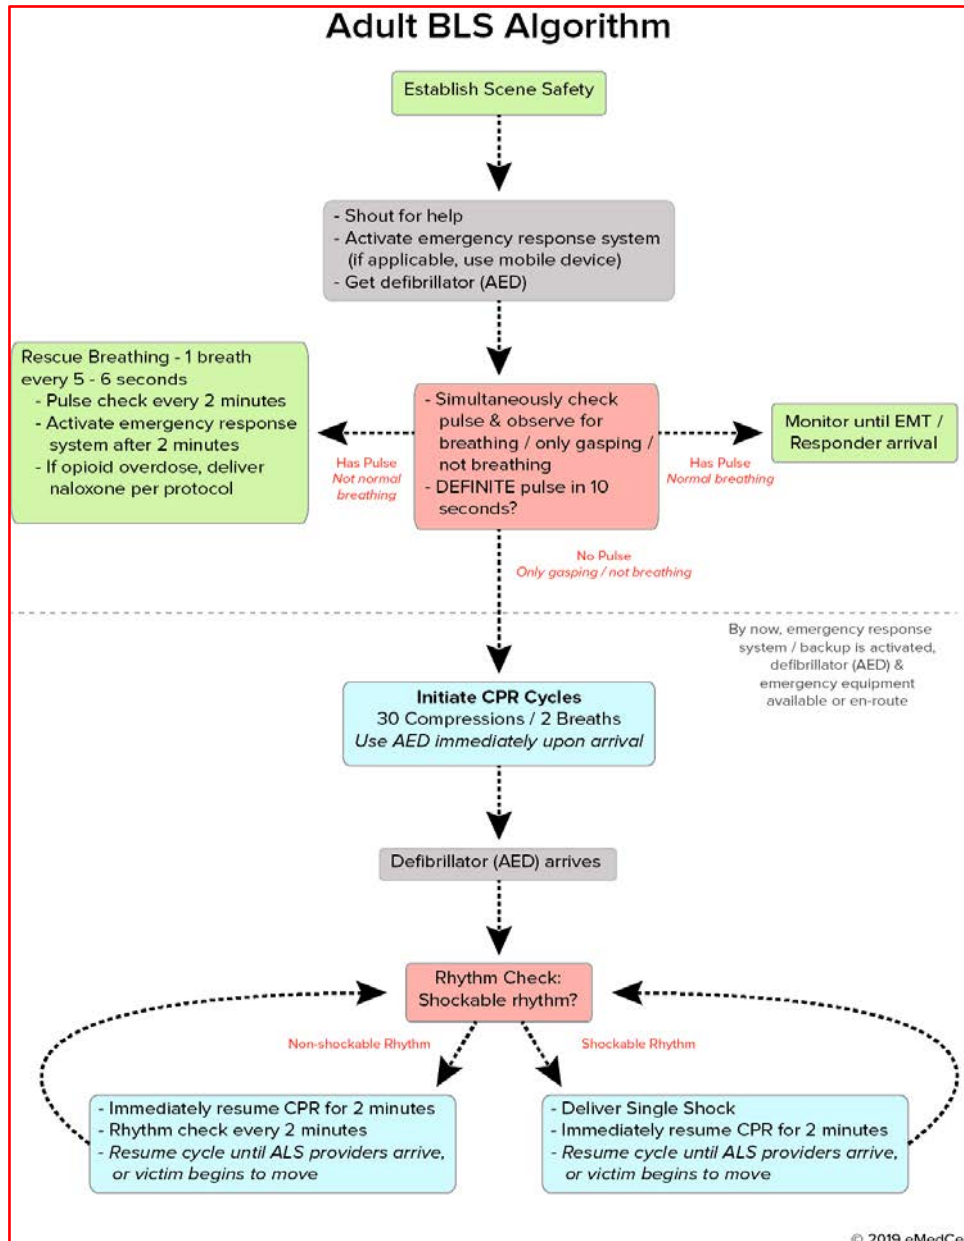

Chin Tilt Maneuver (to open airway):

- 1) Tilt head back
- 2) Lift chin up and out
- 3) Create airtight seal (pinch nose, mouth seal)
- 4) Give slow breaths

*This information is purely an aid and not medical advice. Consult your doctor for details. See for more at <https://www.acls-pals-bls.com/algorithms/bls/>