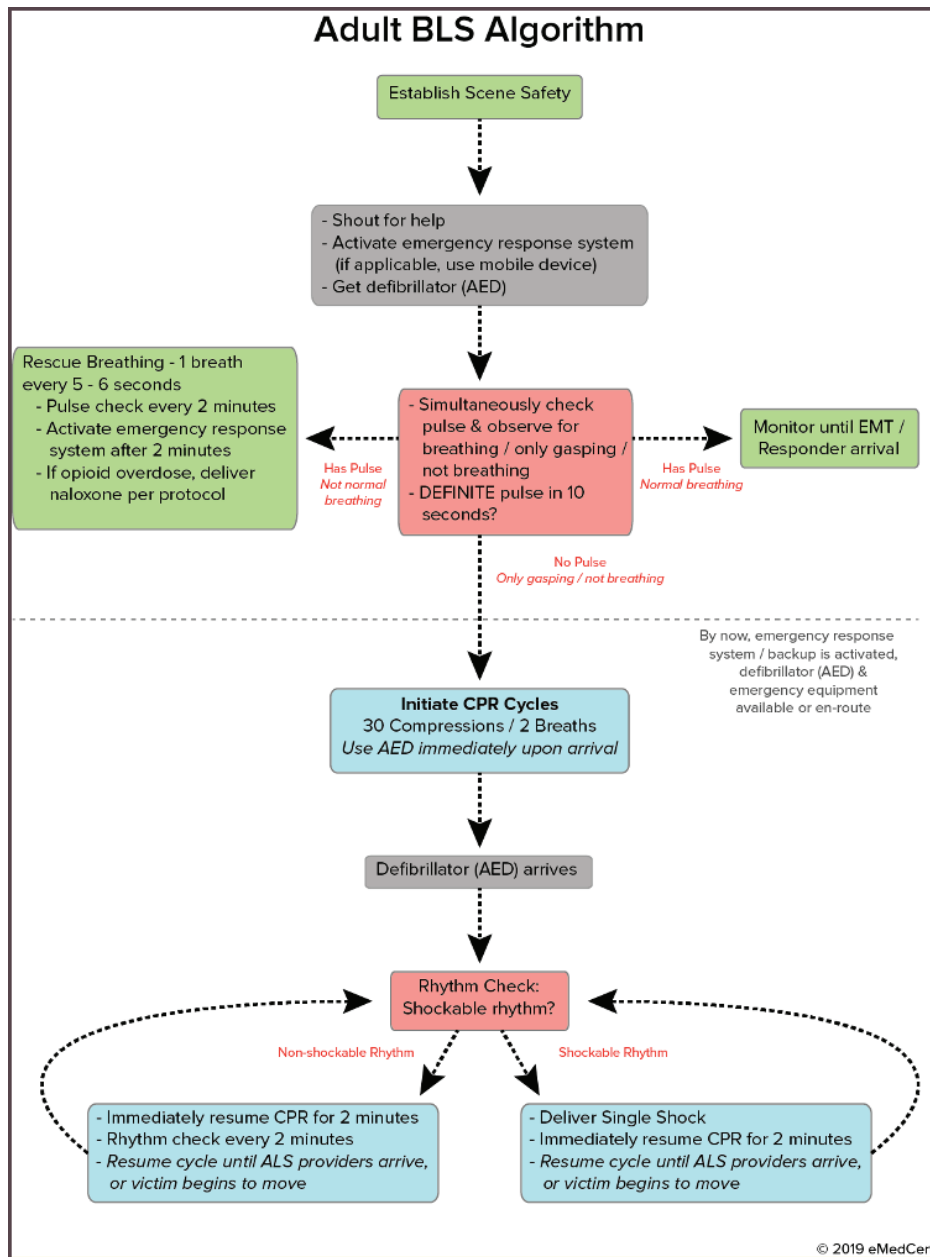

		\$8/mo	Rai Italia
	Rai Italia		

		\$10/mo	TV5 Monde
	TV5 Monde		

Ad Group B
 2" x 2"
**Your ad goes
 HERE**

Legend	
	Spanish Language
	News & Weather
	Music & Videos
	Movies
	Sports
	Kids, Teens & Family
	Spiritual

Chin tilt maneuver to open a person's airway (helps airflow for rescue breathing):

- 1) Tilt head back
- 2) Pull chin up