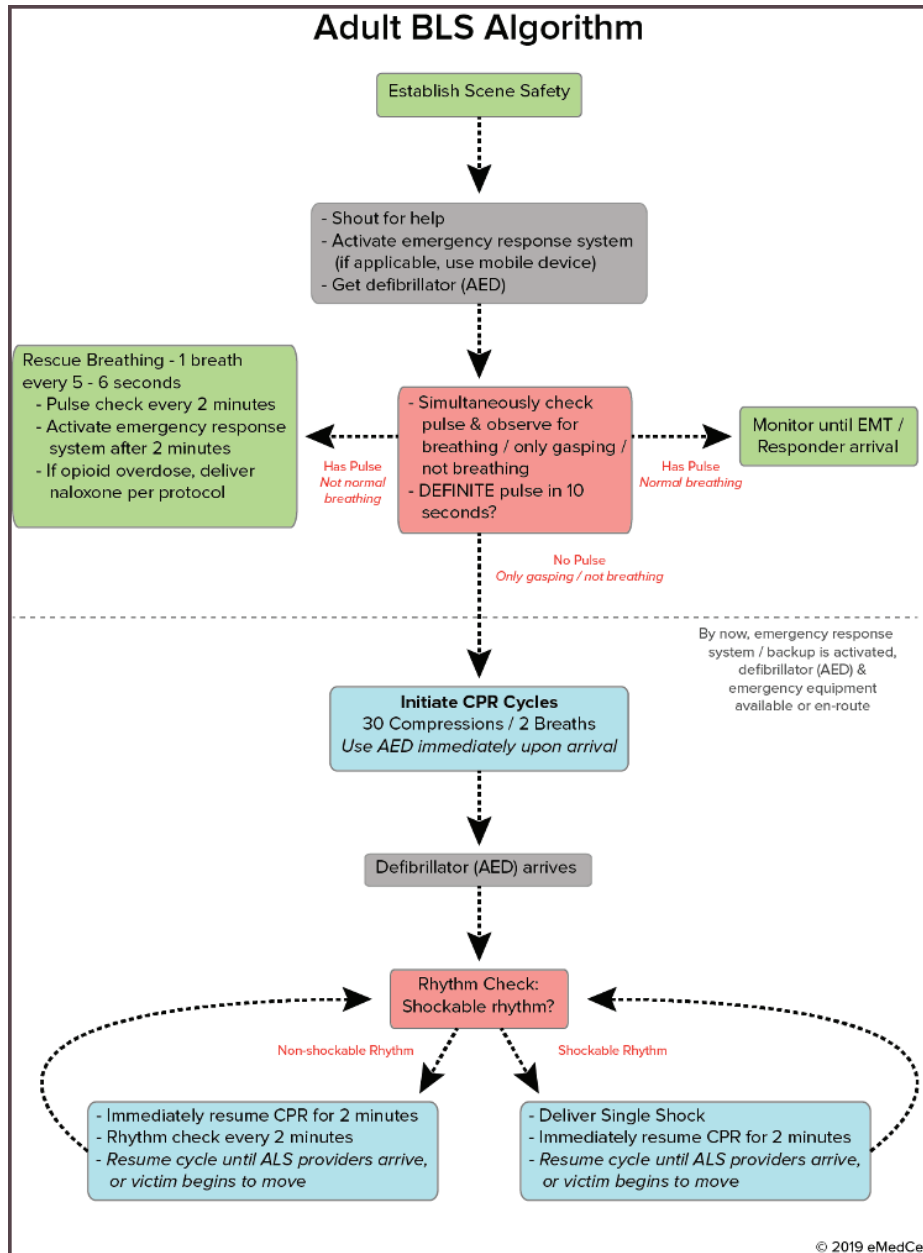

WHAT TO DO IF A PERSON FALLS UNCONSCIOUS (see BLS flowchart below):

1. Ensure you are not in danger (e.g. exposure to electricity or carbon monoxide)
2. Call for help (911 and/or for bystander)
3. Check for responsiveness verbally, and if not, to a painful stimulus. If no response, then...
4. Start chest compressions (fast and hard! >1 per second)
5. *In suspected opioid overdoses and children, give 3 small rescue breaths before compressions. Attempt to open airway with Chin Tilt Maneuver (*bottom image*)
6. Continue CPR and ventilations at ratio of 30:2 (meaning, after thirty compressions, give two rescue breaths)
7. Reassess patient and quickly return to compressions/ventilations (#4)