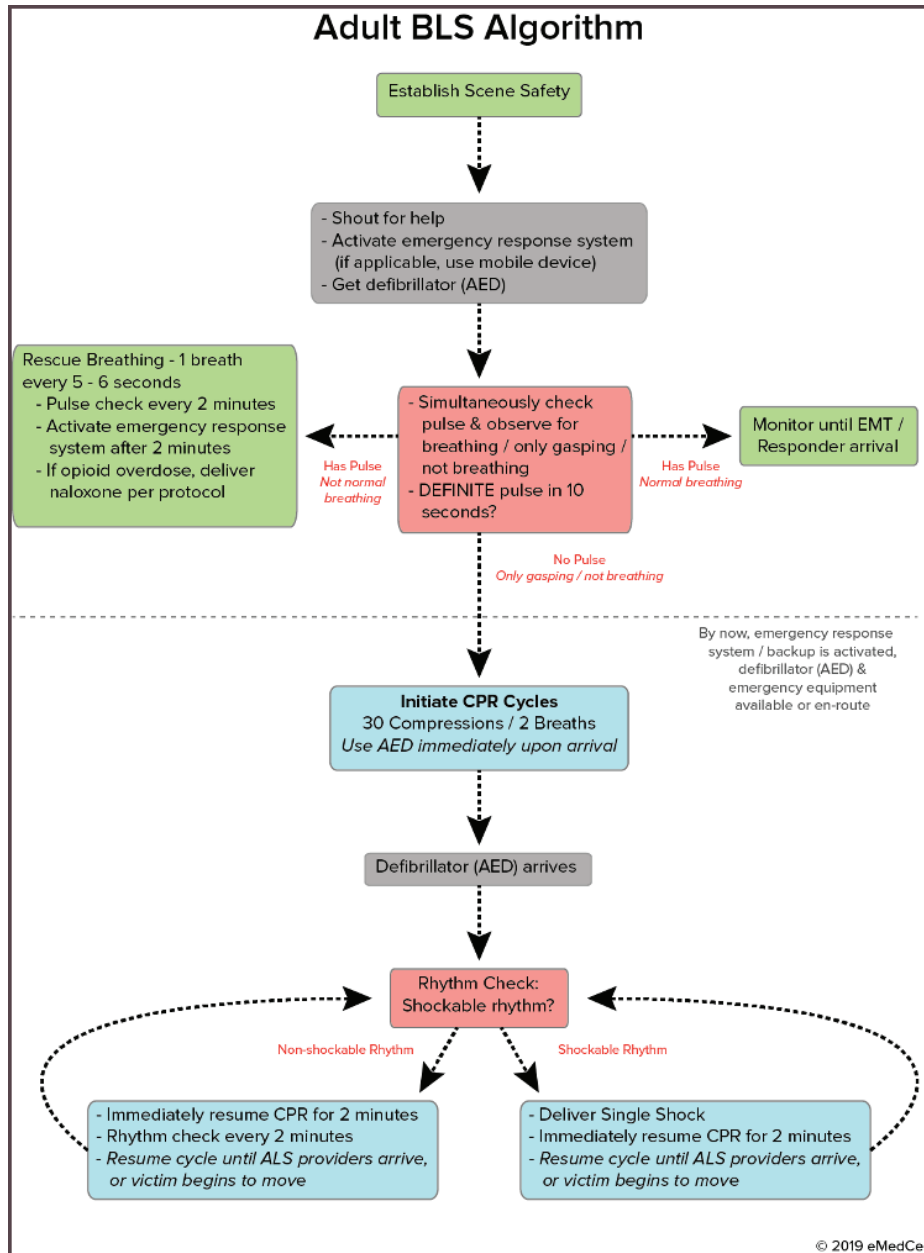

WHAT TO DO IF A PERSON FALLS UNCONSCIOUS (see BLS flowchart below):

1. Ensure you are not in danger (e.g. exposure to electricity or carbon monoxide)
2. Call for help (911 and/or for bystander)
3. Check for responsiveness verbally, and if not, to a painful stimulus. If no response, then...
4. Start chest compressions (fast and hard! >1 per second)
5. *In suspected opioid overdoses and children, give 3 small rescue breaths before compressions. Attempt to open airway with Chin Tilt Maneuver (*bottom image*)
6. Continue CPR and ventilations at ratio of 30:2 (meaning, after thirty compressions, give two rescue breaths)
7. Reassess patient and quickly return to compressions/ventilations (#4)