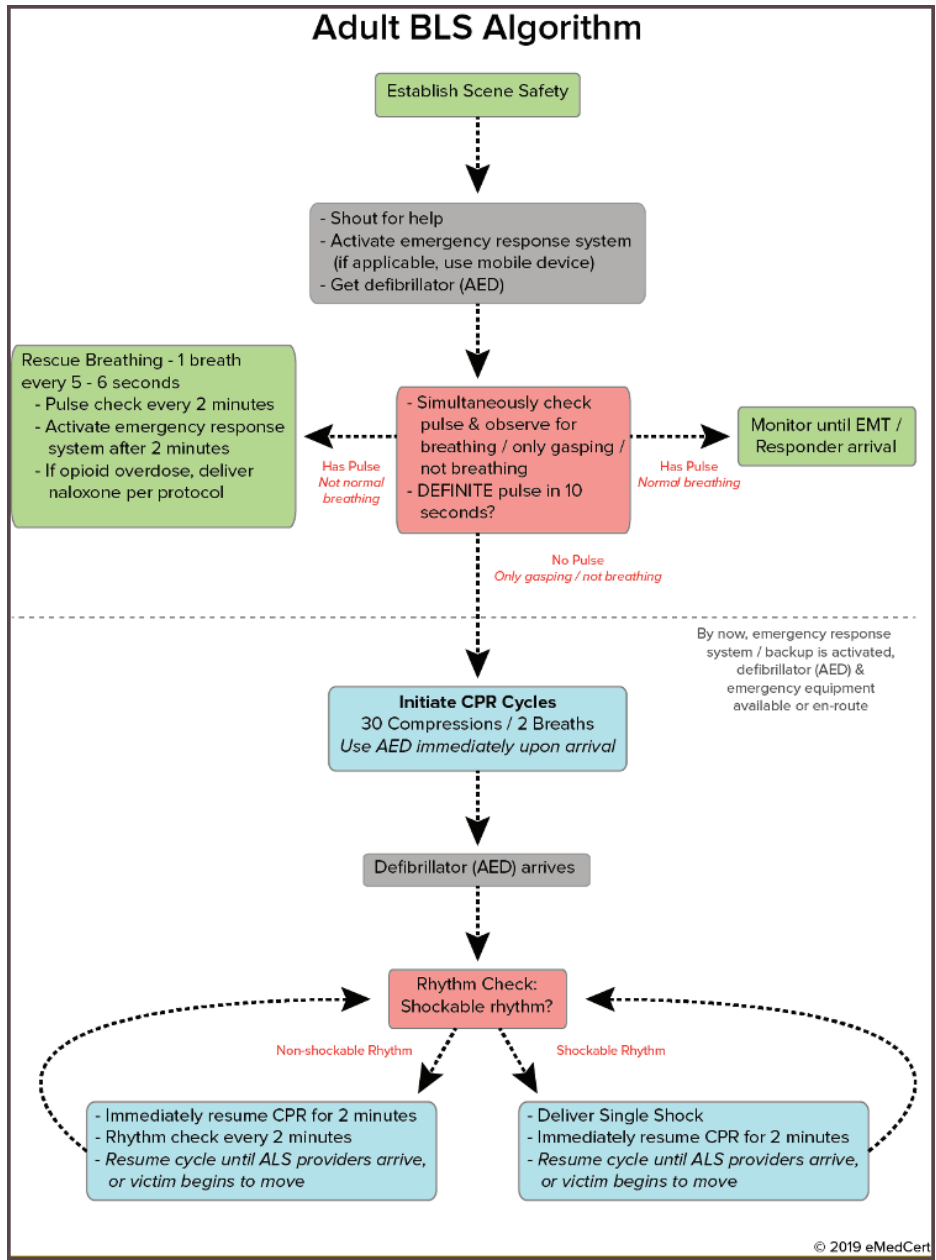

Ad Group B

2.18" x 2.18"

**Your ad goes
HERE**

WHAT TO DO IF A PERSON FALLS UNCONSCIOUS (see BLS flowchart below):

1. Ensure you are not in danger (e.g. exposure to electricity or carbon monoxide)
2. Call for help (911 and/or for bystander)
3. Check for responsiveness verbally, and if not, to a painful stimulus. If no response, then...
4. Start chest compressions (fast and hard! >1 per second)
5. *In suspected opioid overdoses and children, give 3 small rescue breaths before compressions. Attempt to open airway with Chin Tilt Maneuver (*bottom image*)
6. Continue CPR and ventilations at ratio of 30:2 (meaning, after thirty compressions, give two rescue breaths)
7. Reassess patient and quickly return to compressions/ventilations (#4)

Chin tilt maneuver to open a person's airway (helps airflow for rescue breathing):

- 1) Tilt head back
- 2) Pull chin up