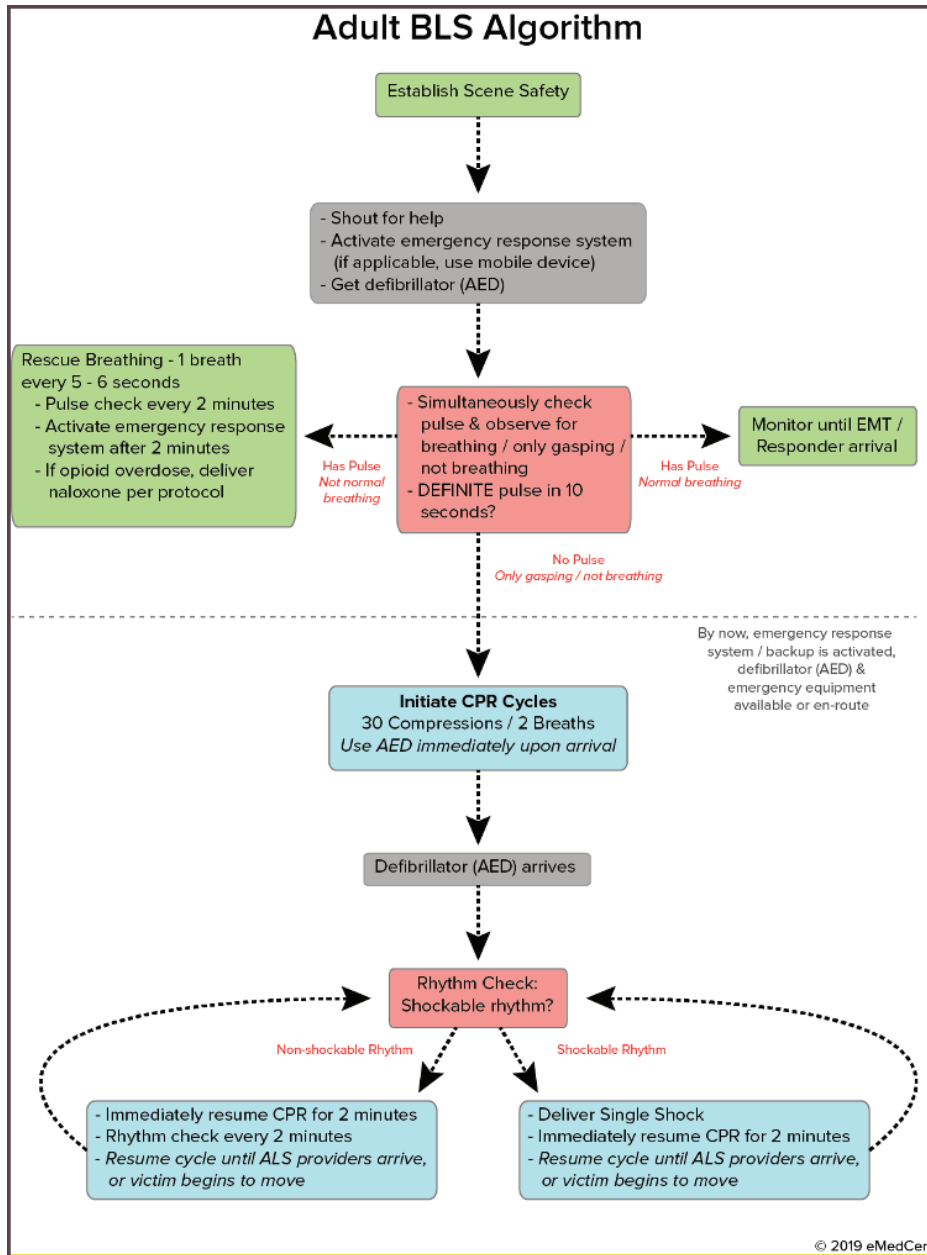

WHAT TO DO IF A PERSON FALLS UNCONSCIOUS (see BLS flowchart below):

1. Ensure you are not in danger (e.g. exposure to electricity or carbon monoxide)
2. Call for help (911 and/or for bystander)
3. Check for responsiveness verbally, and if not, to a painful stimulus. If no response, then...
4. Start chest compressions (fast and hard! >1 per second)
5. *In suspected opioid overdoses and children, give 3 small rescue breaths before compressions. Attempt to open airway with Chin Tilt Maneuver (*bottom image*)
6. Continue CPR and ventilations at ratio of 30:2 (meaning, after thirty compressions, give two rescue breaths)
7. Reassess patient and quickly return to compressions/ventilations (#4)